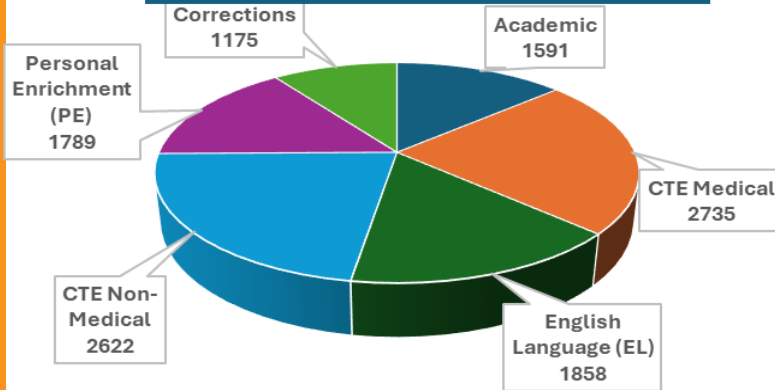

2023-2024

Snapshot

GROSSMONT ADULT EDUCATION

Unduplicated Student Count by Program

11,770 Total Students Served

ESL
45+ Languages spoken
1858 students
English Language (EL)

1789 students attended Personal Enrichment classes: *Creative Writing* *Exercise* *Parent Participation* *Gardening* *Stained Glass* *Needle Arts* *Quilting* *Hiking* *Photo* *Painting* *Dancing* *Aerobics* *Music* *Visual Arts* *Upholstery

2622 CTE students

HEALTH OCCUPATIONS CENTER

Setting the Standard in Healthcare Education Excellence

2735 CTE medical students attended healthcare courses:

- * Vocational Nursing
- * Dental Assistant
- * EMT
- * Pharmacy Technician
- * Phlebotomy Technician
- * Veterinary Assistant
- * Medical Office
- * Nurse Assistant
- * Healthcare Interpreting and many other classes